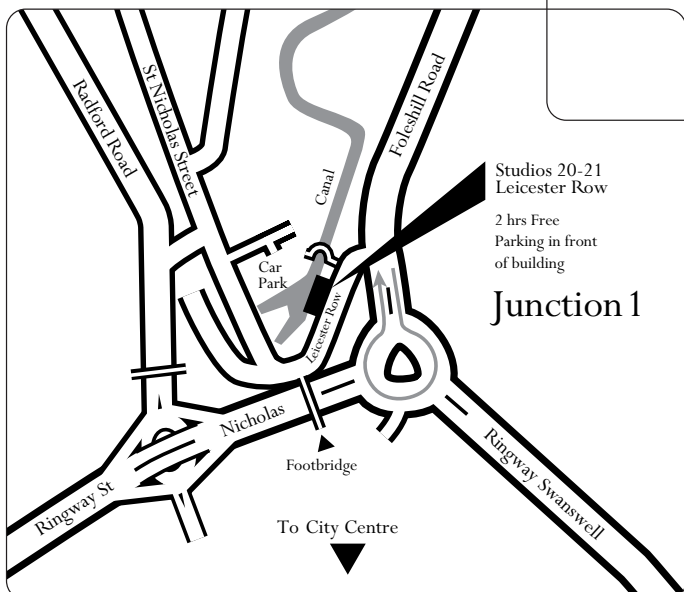

FROM M6

Leave M6 at junction 3 and take the A444 south towards Coventry for approx. 1.5 miles At the 3rd roundabout take the 3rd exit onto the B4113 (signposted Foleshill) and follow until you reach the ringroad junction 1. Follow directions from ring road junction 1 below.

FROM M42

Leave M42 at junction 6 and take the A45 east towards Coventry. Follow the A45 for approx. 6 miles then take sliproad signposted Coventry A4114. Follow A4114 for approx. 2.5 miles until you reach the ring road junction 8. Turn left onto ring road (clockwise) then follow directions from ring road junction 1 below.

FROM M40

Leave M40 at junction 15 and take the A46 north towards Coventry. Follow the A46 for approx. 9.5 miles (becomes A444) then branch left onto A4114. At next roundabout take 2nd exit (signposted Ring Road) to join ring road junction 4. Follow ring road anti-clockwise then follow directions from ring road junction 1 below.

FROM RING ROAD JUNCTION 1

Take the B4113 (signposted Foleshill) Leicester Row is the first turning on the left. Canal Warehouse is the first building on the right.

If approaching from M6 you cannot turn across the central reservation into Leicester Row. Turn around at the junction 1 roundabout and take the first left.