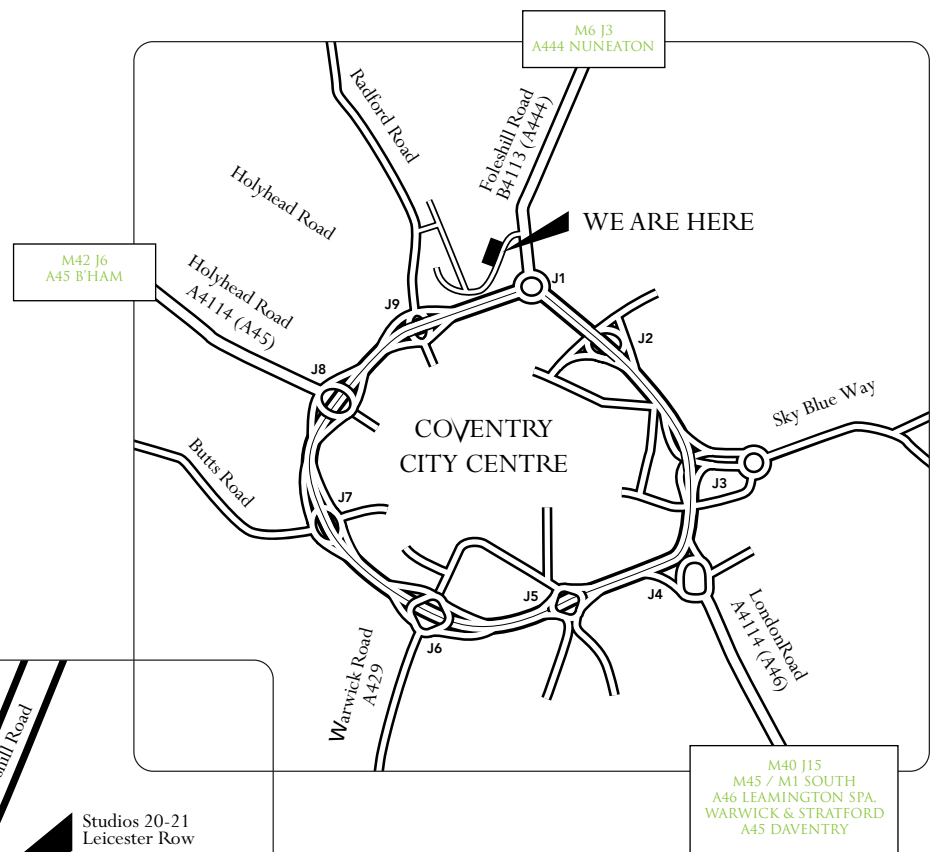

FROM M6

Leave M6 at junction 3 and take the A444 south towards Coventry for approx. 1.5 miles At the 3rd roundabout take the 3rd exit onto the B4113 (signposted Foleshill) and follow until you reach the ringroad junction 1. Follow directions from ring road junction 1 below.

FROM M42

Leave M42 at junction 6 and take the A45 east towards Coventry. Follow the A45 for approx. 6 miles then take sliproad signposted Coventry A4114. Follow A4114 for approx. 2.5 miles until you reach the ring road junction 8. Turn left onto ring road (clockwise) then follow directions from ring road junction 1 below.

FROM M40

Leave M40 at junction 15 and take the A46 north towards Coventry. Follow the A46 for approx. 9.5 miles (becomes A444) then branch left onto A4114. At next roundabout take 2nd exit (signposted Ring Road) to join ring road junction 4. Follow ring road anti-clockwise then follow directions from ring road junction 1 below.

FROM RING ROAD JUNCTION 1

Take the B4113 (signposted Foleshill) Leicester Row is the first turning on the left. Canal Warehouse is the first building on the right.

If approaching from M6 you cannot turn across the central reservation into Leicester Row. Turn around at the junction 1 roundabout and take the first left.